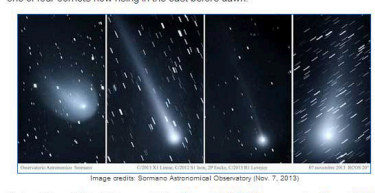

Pictured from left to right are exploding Comet LINEAR X1, sungrazing Comet ISON, short-period Comet Encke, and the brightest of them all, Comet Lovejoy

An apparition of so many comets at once is a rare thing, and amateur astronomers are encouraged to wake up early for a tour of the pre-dawn sky

Comet ephemerides: Comet ISON, Comet Lovejoy, Comet Encke, Comet LINEAR X1

Realtime Comet Photo Gallery Realtime Aurora Photo Gallery Realtime Comet ISON Photo Gallery

On Nov. 10, 2013, the network reported 3 fireballs