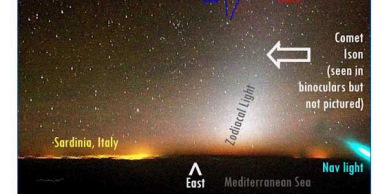

"It was faint, but is predicted to brighten and move each day," he adds. "Exciting!"

Comet ISON is currently moving through the constellation Virgo low in the eastern sky before dawn

BRIGHTER THAN ISON: Comet ISON is getting all the press, but it's not even the brightest comet in its own patch of sky