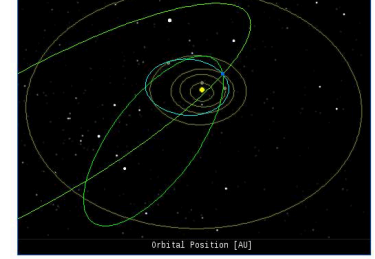

In this diagram of the inner solar system, all of the fireball orbits intersect at a single point—Earth

Near Earth Asteroids Potentially Hazardous Asteroids (PHAs) are space rocks larger than approximately 100m that can come closer to Earth than 0.05 AU

Table with 5 columns: Asteroid, Date(UT), Miss Distance, Size. Lists recent and upcoming Earth-asteroid encounters.

Essential web links NOAA Space Weather Prediction Center

Atmospheric Optics The first place to look for information about sundogs, pillars, rainbows and related phenomena

Solar Dynamics Observatory Researchers call it a "hubble for the sun," SDO is the most advanced solar observatory ever

STEREO 3D views of the sun from NASA's Solar and Terrestrial Relations Observatory

Solar and Heliospheric Observatory Realtime and archival images of the Sun from SOHO

Monday, Nov. 11, 2013

archives November 11 2013

The Comet Hunter TELESCOPE

INTERNATIONAL PARK solar astronomy.org outreach, imaging & reviews

AURORA PHOTO TOURS LIGHTHOUSE ISLAND.COM

SPACEDAYS.COM What's your reward?

AVERTED IMAGINATION

CHRISTMAS HAMPERS for Astronomers

SIGN UP FOR SPACEWEATHER ALERTS

submit your images

VIEW SOLAR SUNSPOTS

SATELLITE HDAYS For iPhone & Android

MY SHOPPING CART

FINE METEORITE RINGS

YOUNG'S PHOTO GALLERIES

MARSREGISTRY.COM

EXTREME NATURE PHOTOGRAPHY

NORTHERN LIGHTS: A GUIDEBOOK Pal Brekke & Fredrik Broms

submit your images

ATCOM SOLUTIONS SIGN UP FOR SPACEWEATHER ALERTS

Planet Earth FLIGHT FINDER

SPONSORS iStockPhoto.com SoftList.com

SUPER SHAREWARE.COM

Christmas Cards for Astronomers